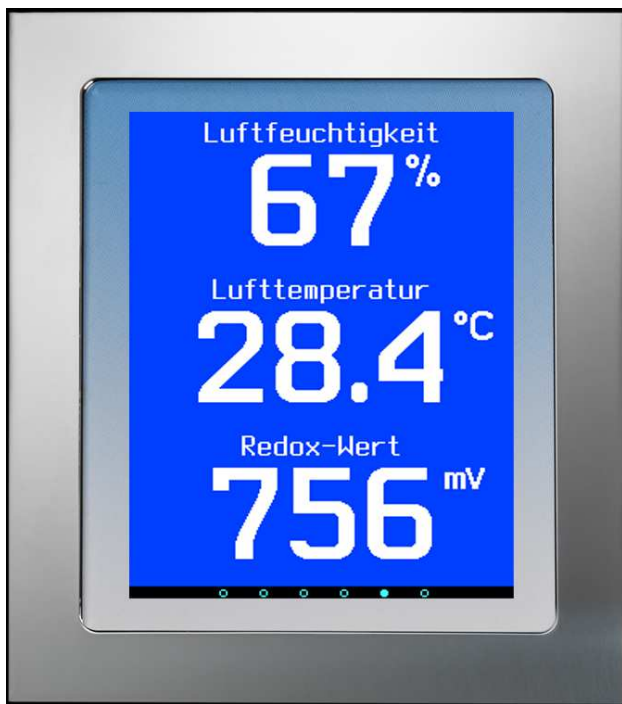

## Pool-Display.net

Remote display with graphic screen, alternating readouts and Internet connection.

Pool display with universal multiple readouts in one device. The colour monitor can be configured to display one, two or three values at once. It can also display chlorine, pH and Redox values in addition to water temperature, air temperature and air humidity. The data is obtained either from the connected OSI sensors or via the digital and analog interfaces. When connected to the OSI bus, the Pool Display will also show any error messages from the OSI controllers. For instance it can indicate when dosing canisters are empty. An OSI electronic pushbutton fitted to the pool wall can be used to actuate a swim timer and a counter-current system. Connections to the Internet and a BMS system are possible thanks to the built-in OSI Web server. The product comes as a combined package of flush-mount touchscreen display and central control unit.

**NEW**

Graphic touchscreen display with chrome-plated surround (flush-mounted in wall)

**NEW**